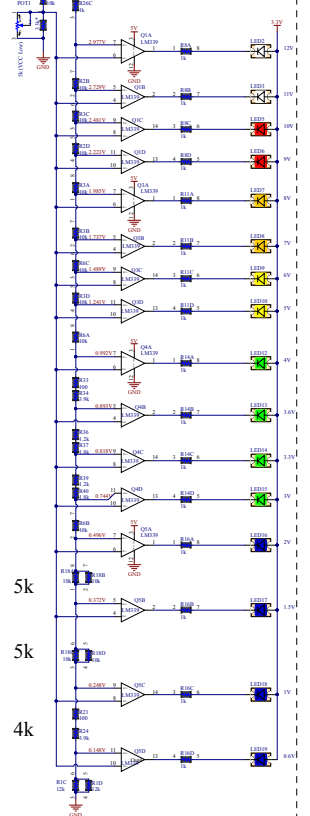

USB/Battery Charging/Power

BreadBoard

SEPIC 5V Power

SEPIC Adjustable Power

Voltage Meter

Current Meter